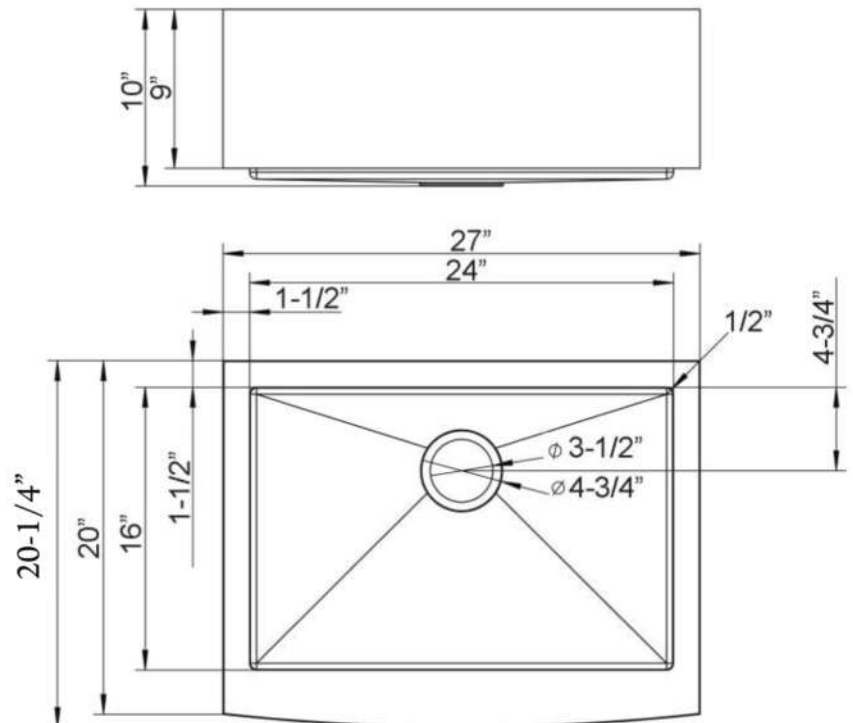

27" AMANDA GOLD SINGLE BOWL FARMER SINK KIT

Cat.No.
FSSSB2018K-GS

garbage disposal not included

W: 27"
D: 20-1/4"
H: 10"

Features:

- ▶ Solid 16 gauge stainless steel
- ▶ Coated with PVD Gold Finish
- ▶ Coating and pads for sound insulation
- ▶ The interior bowl features a shimmering textured finish
- ▶ Template included
- ▶ Curved bowl
- ▶ Rim width is 1-1/2"
- ▶ Includes matching wire grid
- ▶ Includes matching 3-1/2" strainer
- ▶ Gold garbage disposal is available at an additional cost **#55722-GS**

GS Gold Stainless

***Please do NOT cut hole without template or actual product.**

Interior Dimensions:

Basin Interior: 24"W x 16"D
Basin Depth: 9"

Dimensions of fixture are nominal and may vary within the range of tolerances established by ANSI Standard A112.19.2. Dimensions and specifications subject to change without notice.